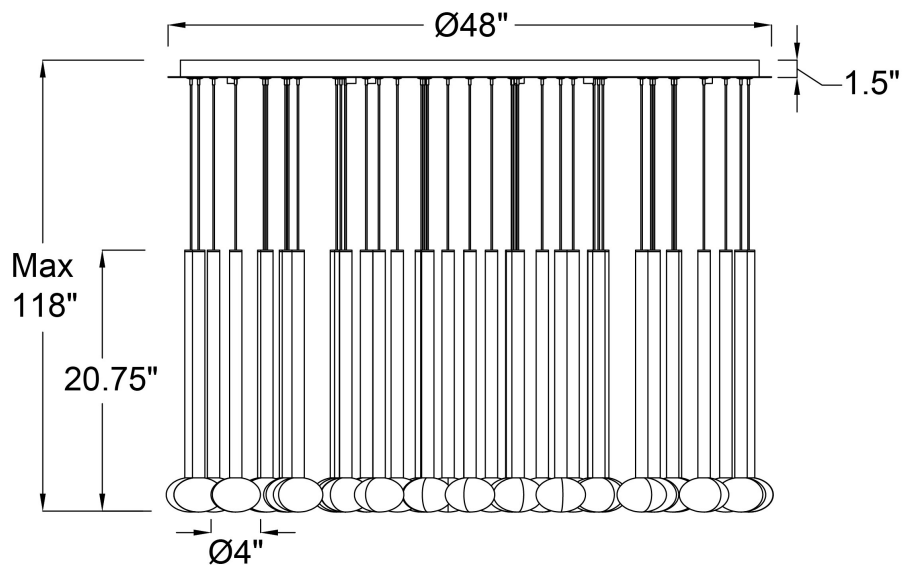

Soffio, 44 Light Round LED Chandelier, Matte Black

Specifications:

Model#: 12112-02

Finish: Matte Black

Glass/Shade: Clear Ribbed Glass

Material: Metal, Aluminum, Glass

Dimension: 48" D x 20.75" H

Lamping: LED

Wattage: 120W

Voltage: 120-277V

Color Temperature: 3000K

CRI: 90

Delivered Lumen: 2780Lm

Dimmable: Yes

Location: Dry

Max. Hanging Height: 118"

Canopy Dimension: 48" D

Product Weight: 109 lbs.

Fixtures weighing 35lbs. or more must be supported and installed independently of the ceiling outlet (junction) box and require additional support in the ceiling where the fixture is being installed.